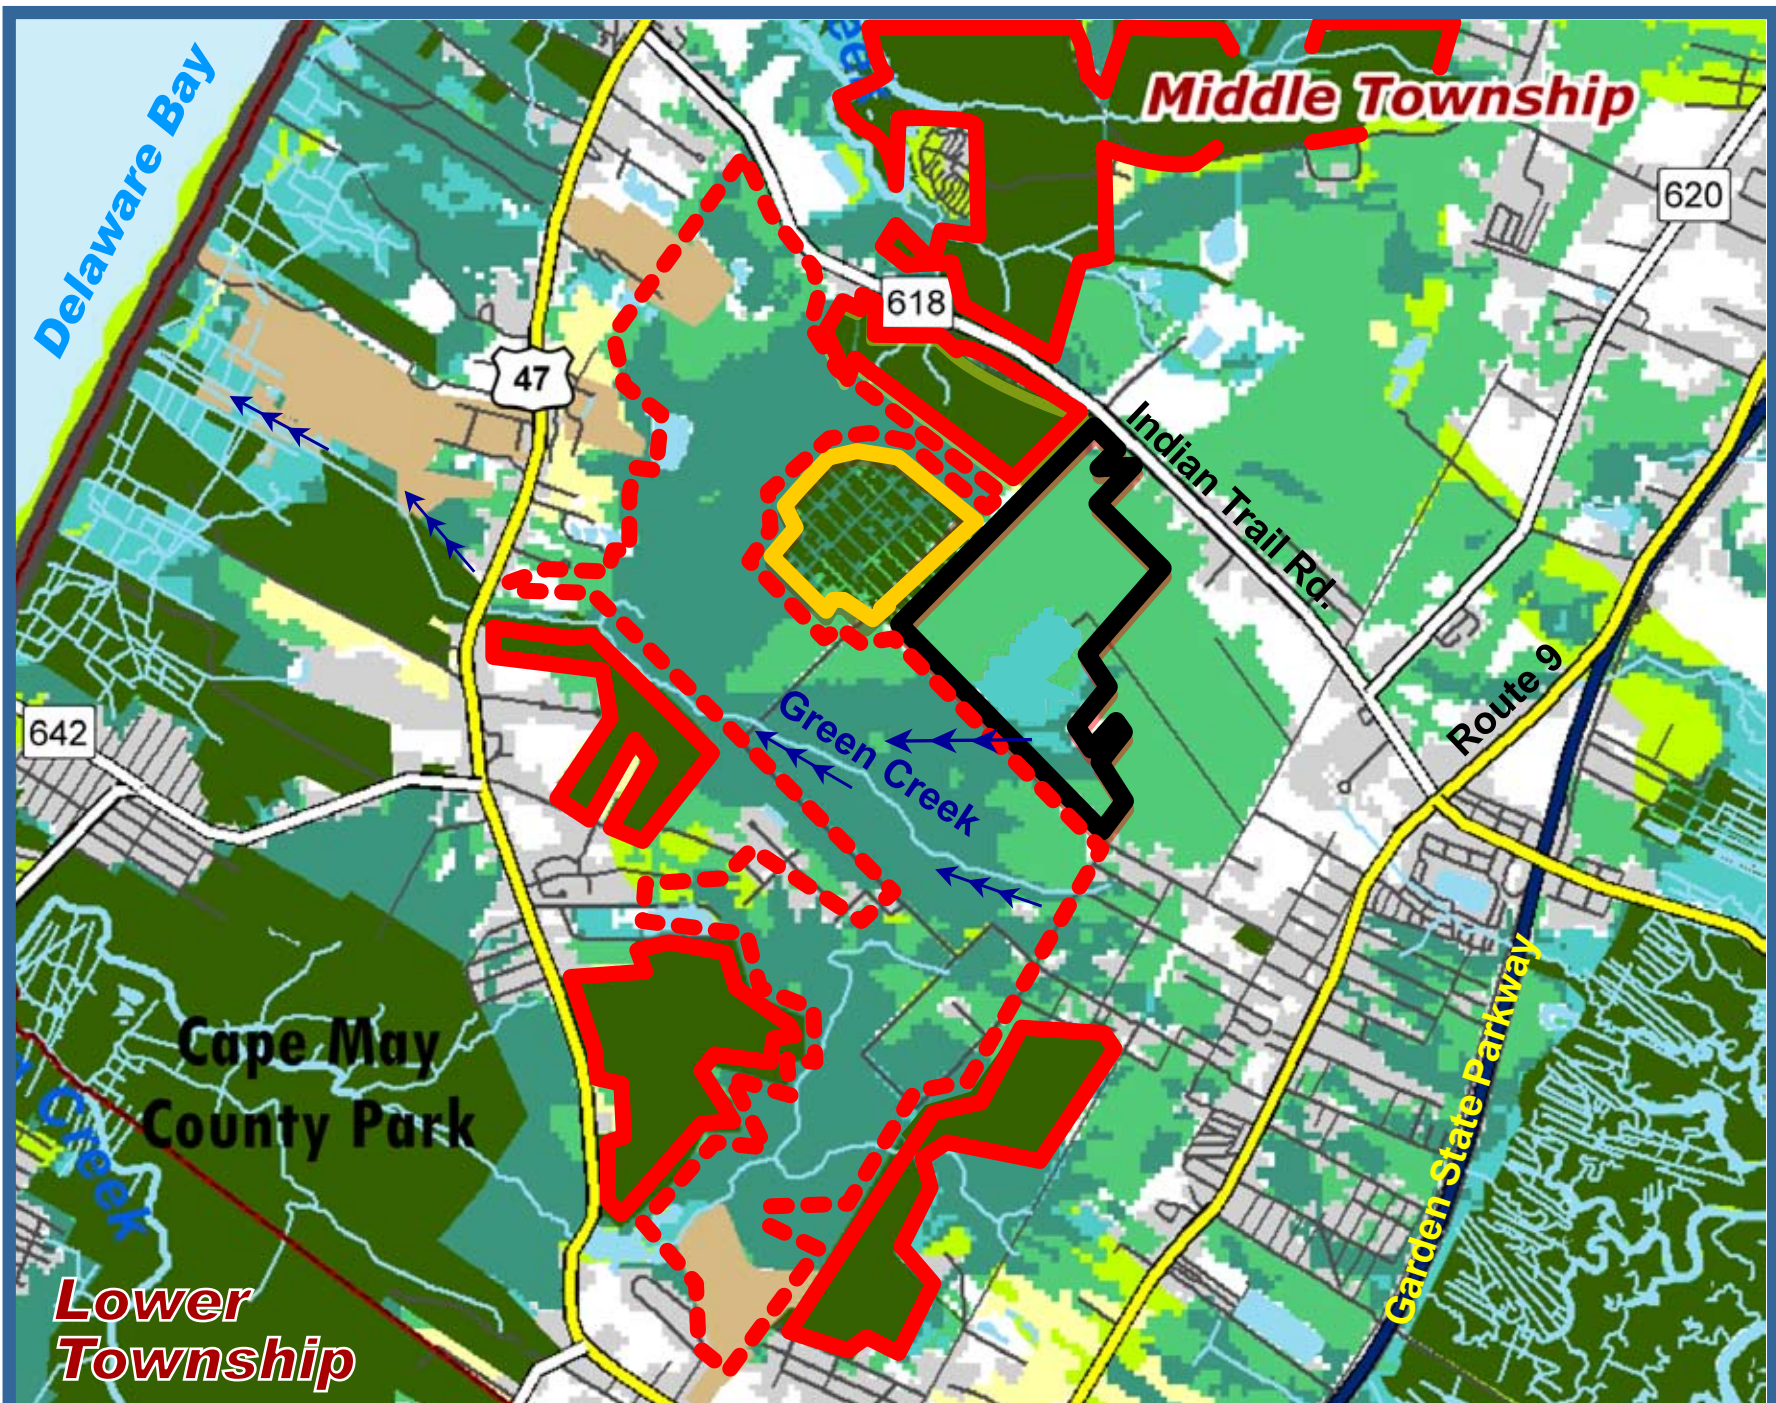

# Future Mining, Inc. Site with Surrounding Land Use

Middle Township, Cape May County, New Jersey

- Future Mining Inc. Site Boundary
- The Nature Conservancy Indian Trail Swamp Preserve
- Cape May National Wildlife Refuge Land Adjacent to Future Mining Inc. Site
- Cape May National Wildlife Refuge Acquisition Boundary Adjacent to Future Mining Inc. Site
- sub-watershed drainage

Garden State Greenways		Other Land Cover	
Agriculture/Grassland	Preserved Open Space	Interstate/Toll Highway	U.S./State Highway
Emergent Wetland	Preserved Farmland	Water	County Road
Forested Wetland	Water	Developed 2001	Local Road
Upland Forest	Developed 2001	County Boundary	North arrow
Beach/Dune	County Boundary	Municipal Boundary	0 1 2 3 Miles
Connectors	Municipal Boundary		1:55,000

**Map Area**